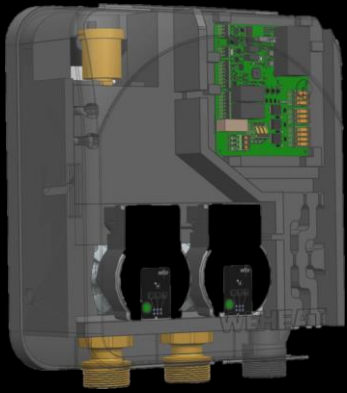

# Binnenunits

All-Electric  
39x34x15 cm

Hybrid  
46x33x13 cm

Compact (All-electric of Hybrid)  
21x20x5 cm